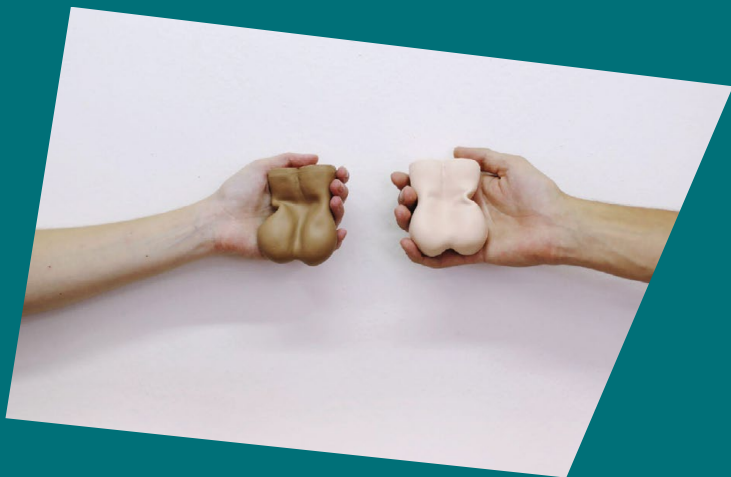

Workshop.

loono

Vše o varlatech

Passerinvest

Budova B

Workshop: Vše o varlatech

Kdy: čtvrtek 20. února, od 18:00 hod.

Kde: FLEKSI prostor, Budova B, Vyskočilova 1422/1a

V rámci školení „Vše o varlatech“ se zaměříme na základní informace o varlatech a čím může varle onemocnět. Zmíníme také často tabuizovanou rakovinu varlat a rizikové faktory tohoto onemocnění.

Zároveň se dozvíte, jak onemocnění varlat účinně předcházet a jak na jejich samovyšetření. V neposlední řadě připomeneme, jaké lékaře navštívit a „co dělat, když...“.

Cena workshopu: **150 Kč / osoba**

Členové Balance Clubu Brumlovka a FLEKSI zdarma.

Registrace: marika.duchonova@passerinvest.cz

Brumlovka.