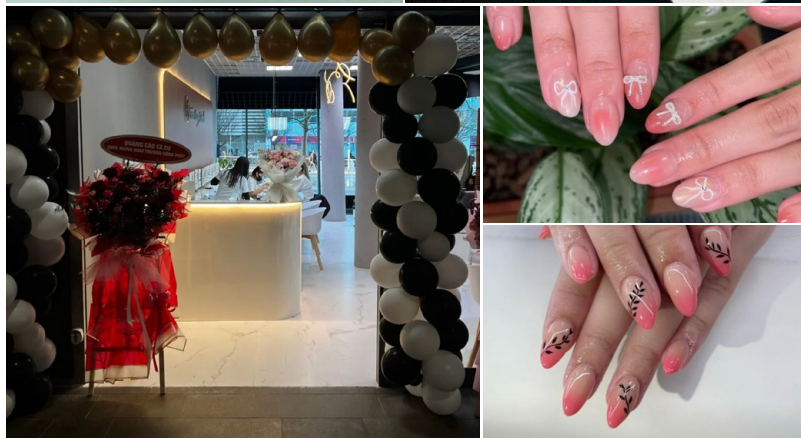

Brumlovka Building

Fantasy Nails - new beauty salon in Brumlovka

Looking for the perfect care for your nails? A new Fantasy Nails salon has opened in the Brumlovka shopping arcade opposite the Grosseto restaurant. It offers a wide range of services from manicures and pedicures to gel nails and shellac, always with an emphasis on quality and precision.

Opening special offer: You get 15% discount on all services for the whole of April.

Make an appointment by calling 775 838 155, take a moment for yourself and let your hands and feet shine. Fantasy Nails looks forward to your visit.

Mon-Fri 9:00 a.m.–8:00 p.m.

Sat-Sun 10:00 a.m.–7:00 p.m.